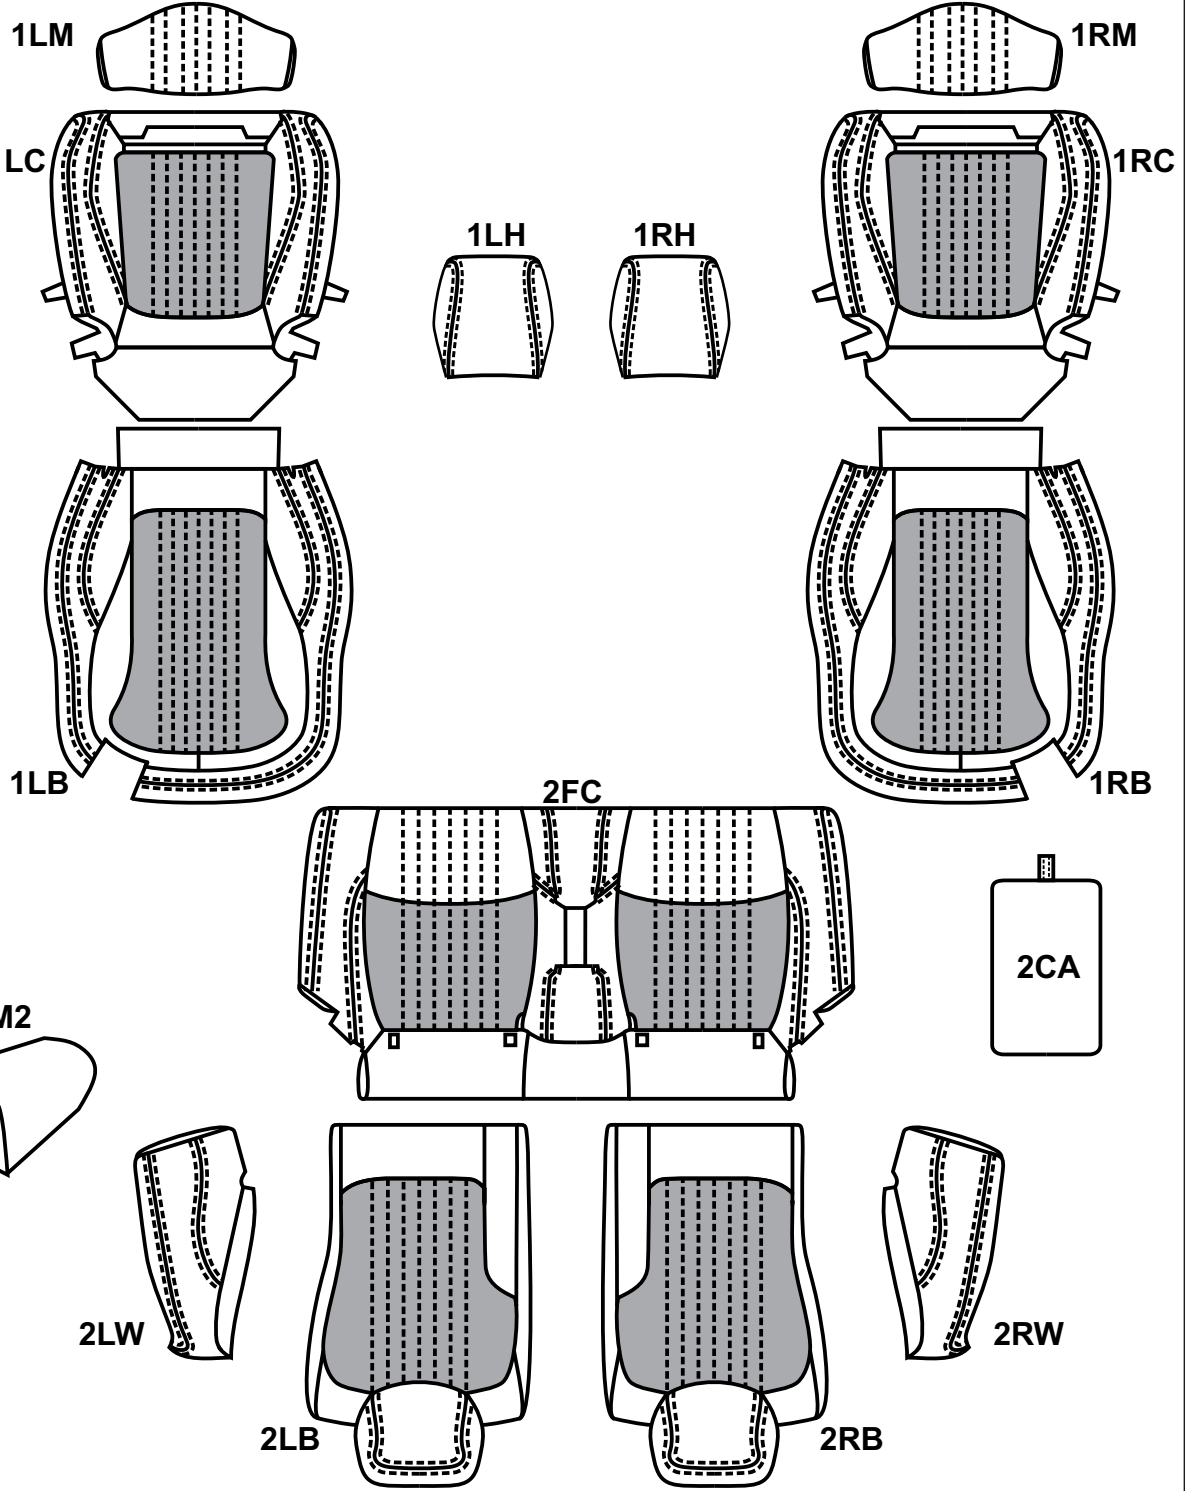

**D Centers**

Logo Location

F/H	R/H
F/B	R/B

**E Wings**

Special Work Sheet

Factory Two Tone =  N/A      Factory Perforated =  N/A

FACTORY COLORS	RECOMMENDED COLORS
Black	001 Black

**671024 A**