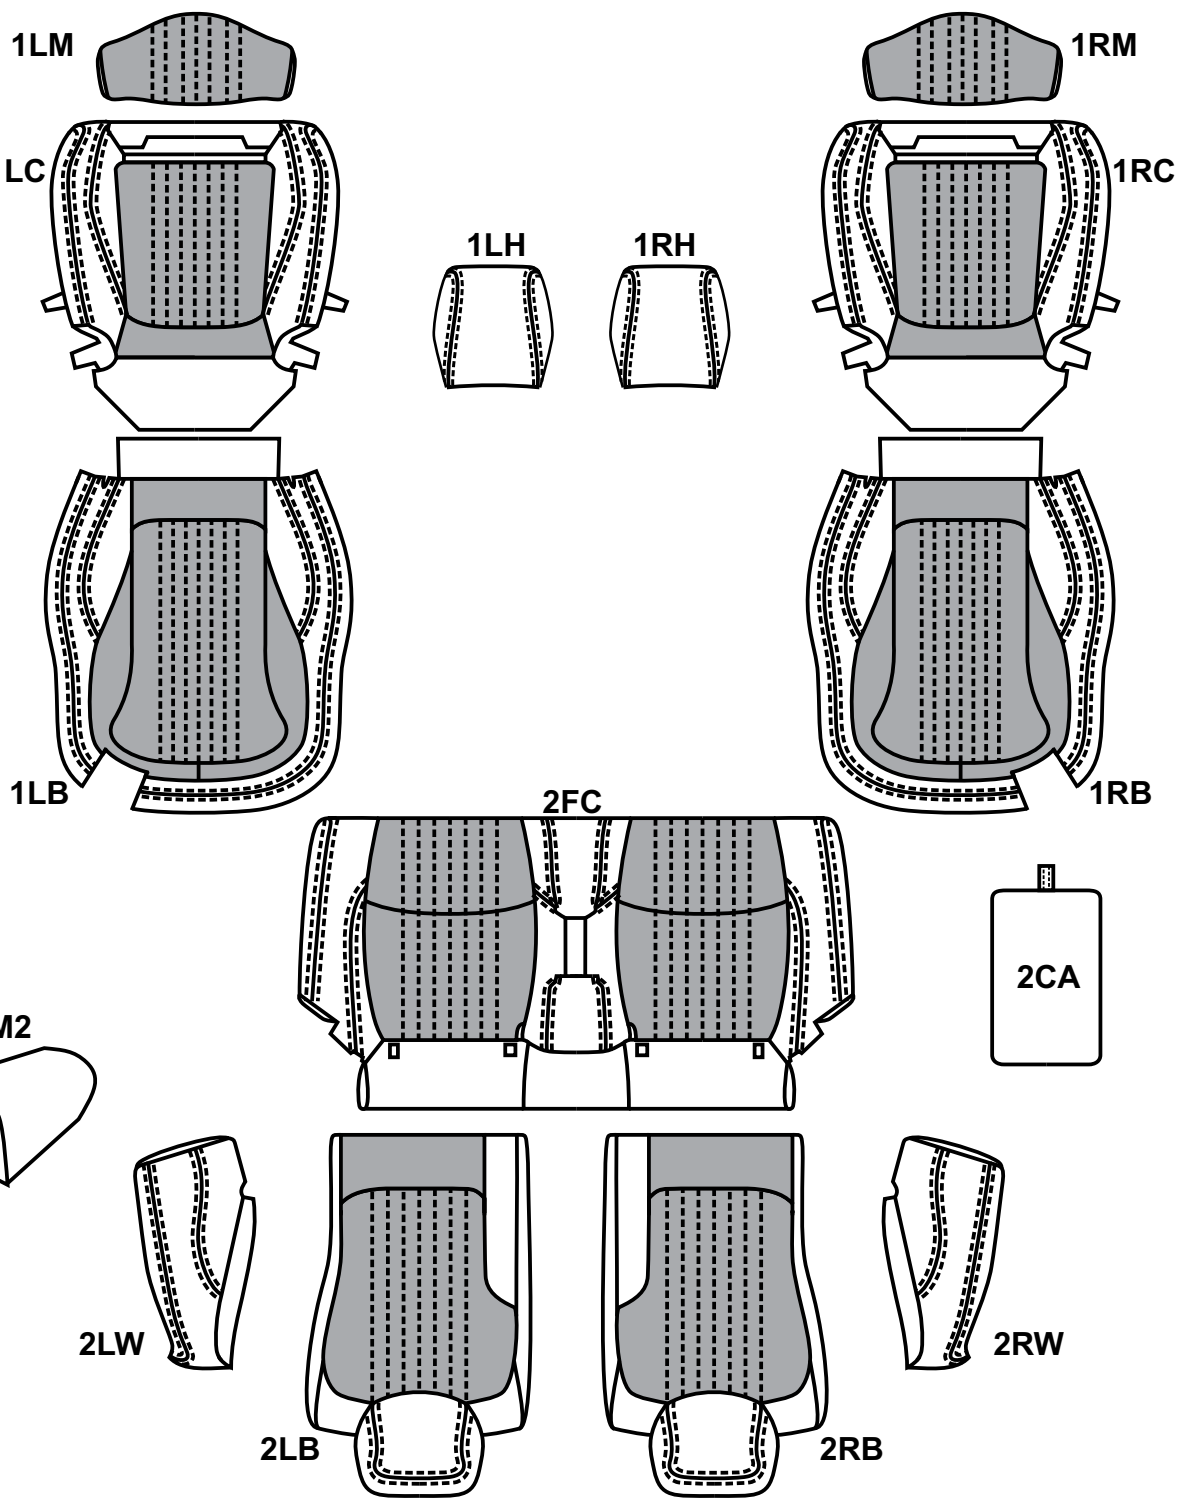

**D Centers**

Logo Location

F/H	R/H
F/B	R/B

**E Wings**

Special Work Sheet

Factory Two Tone =  N/A      Factory Perforated =  N/A

FACTORY COLORS	RECOMMENDED COLORS
Black	001 Black

**671024 C**