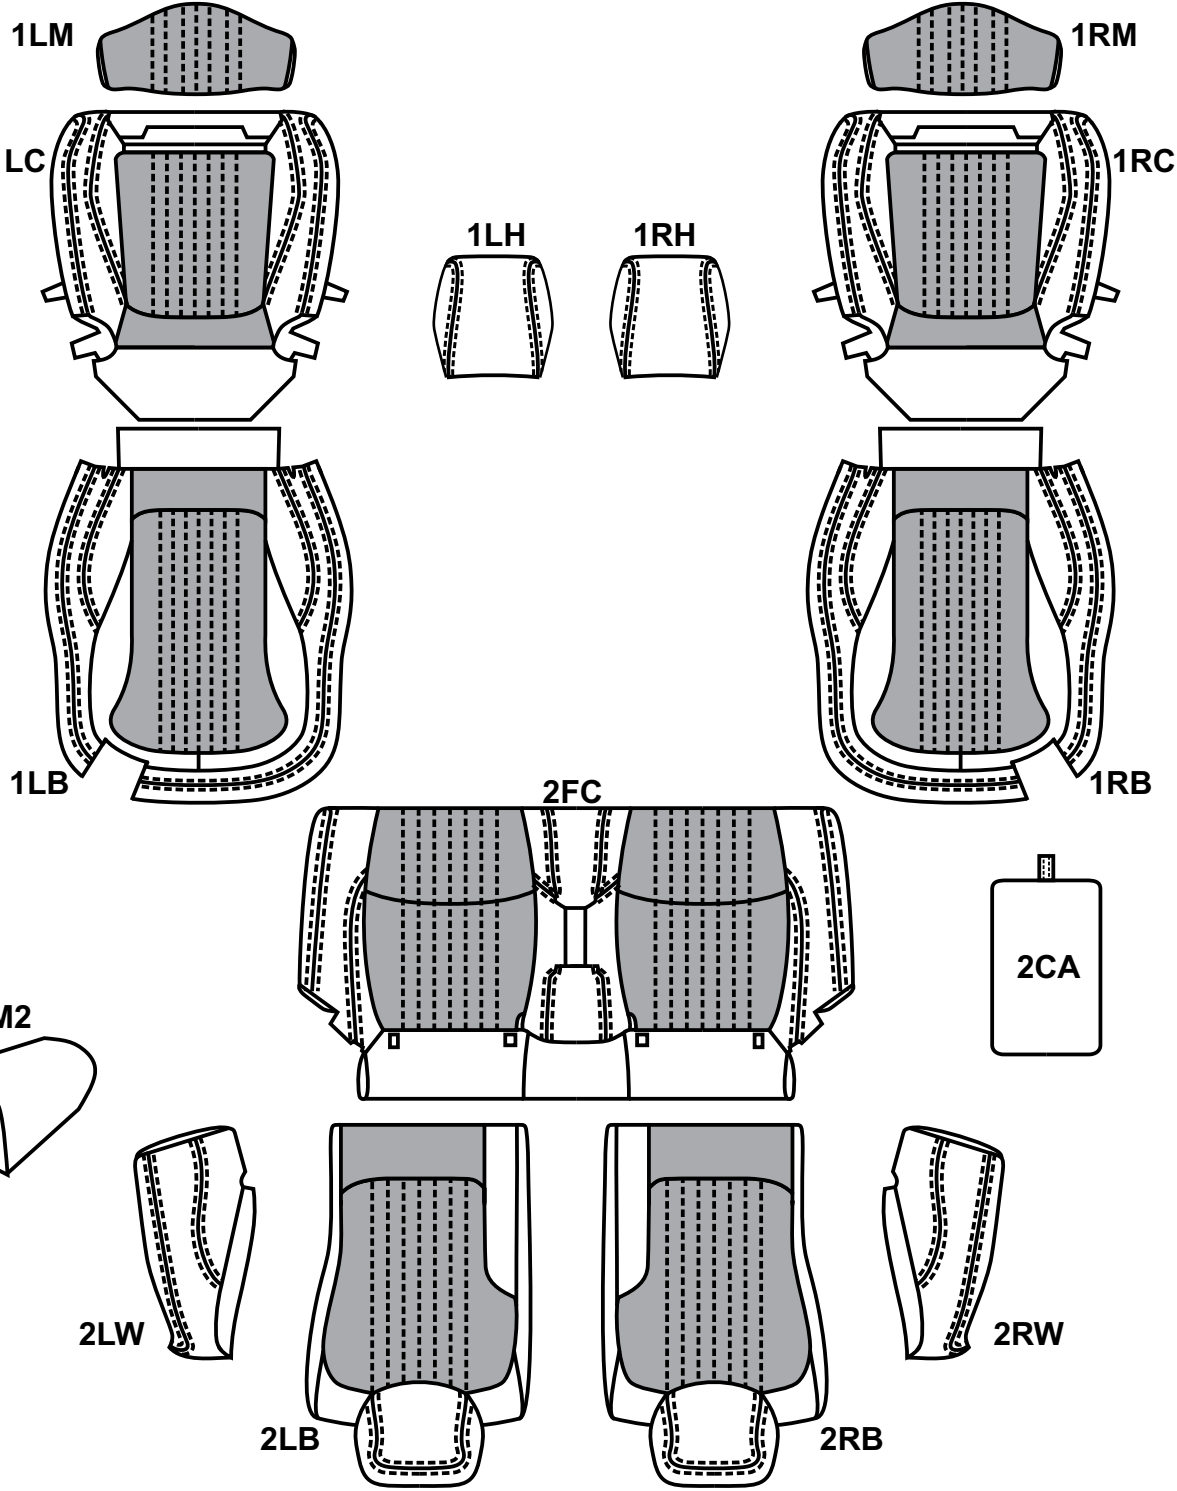

**D Centers**

Logo Location

F/H	R/H
F/B	R/B

**E Wings**

Special Work Sheet

Factory Two Tone =  N/A      Factory Perforated =  N/A

FACTORY COLORS	RECOMMENDED COLORS
Black	001 Black

**671024 B**