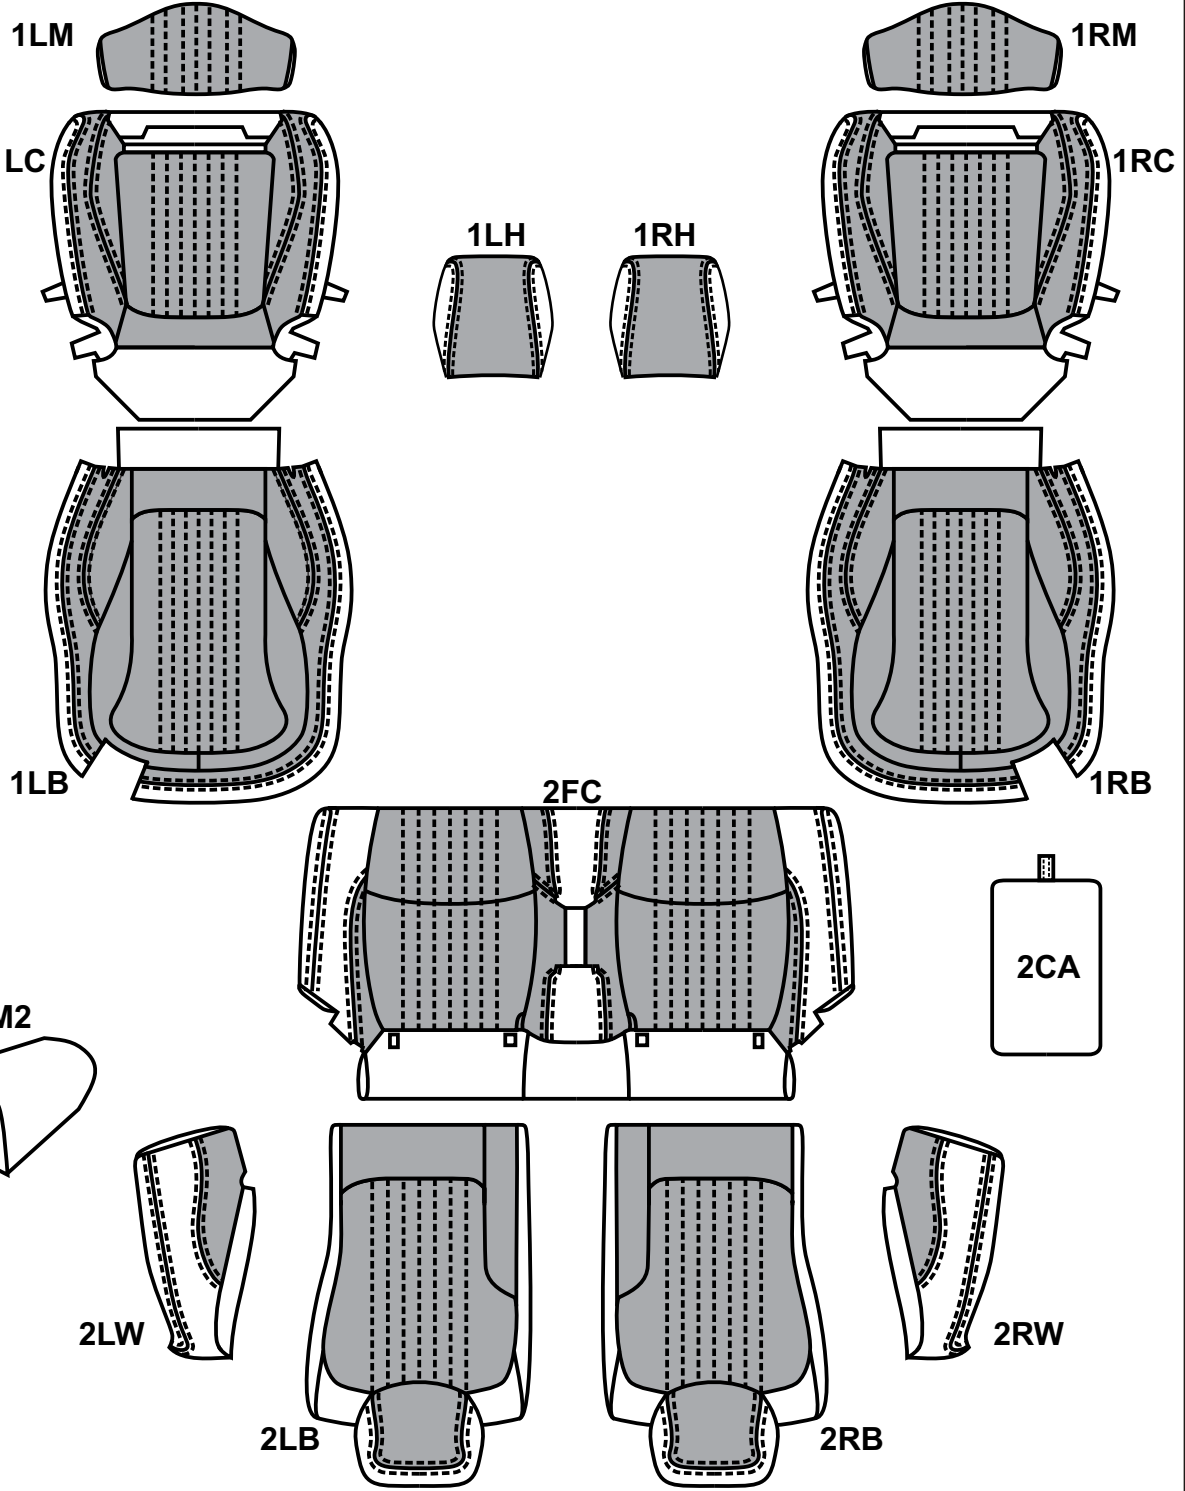

**D Centers**

Logo Location

F/H	R/H
F/B	R/B

**E Wings**

Special Work Sheet

Factory Two Tone =  N/A      Factory Perforated =  N/A

FACTORY COLORS	RECOMMENDED COLORS
Black	001 Black

**671024 D**